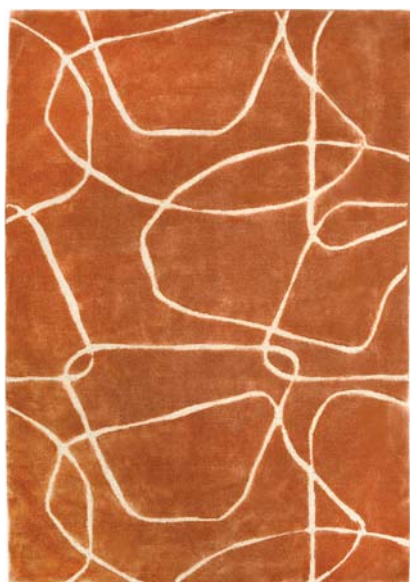

| Gradient 001 F

Design: Gradient 001 F
Composition: 100% Viscose

Design: Circle 007 F
Composition: 100% Viscose

Design: Lava 001 F
Composition: 100% Viscose

Design: Helix 001 F
Composition: 60% Viscose, 40% Wool

| Cell 001 MX

Design: Cell 001 MX
Composition: 100% Viscose

Design: Marshmallow 001 M
Composition: 100% Viscose

Design: Geo 002 M
Composition: 100% Viscose

Design: Circle 002 MV
Composition: 100% Viscose

Weave 002 B

Design: Weave 002 B
Composition: 100% Viscose

Design: Geo 007 B
Composition: 100% Viscose

Design: Circle 005 NX
Composition: 100% Viscose

Design: Shiny 004 E
Composition: 100% Viscose, Metallic Yarn

Rock 001 M