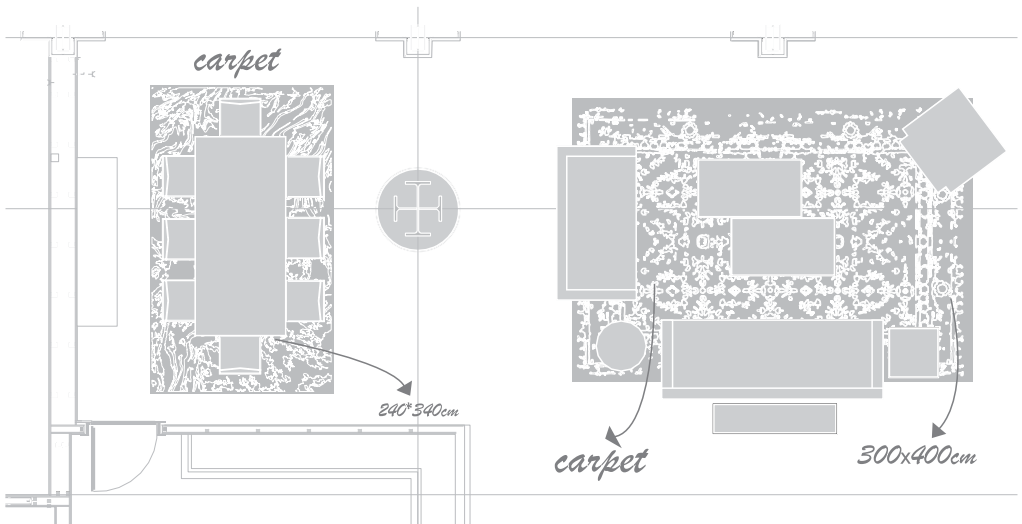

| Gradient 001 F

Design: Gradient 001 F
Composition: 100% Viscose

Design: Circle 007 F
Composition: 100% Viscose

Design: Lava 001 F
Composition: 100% Viscose

Design: Helix 001 F
Composition: 60% Viscose, 40% Wool