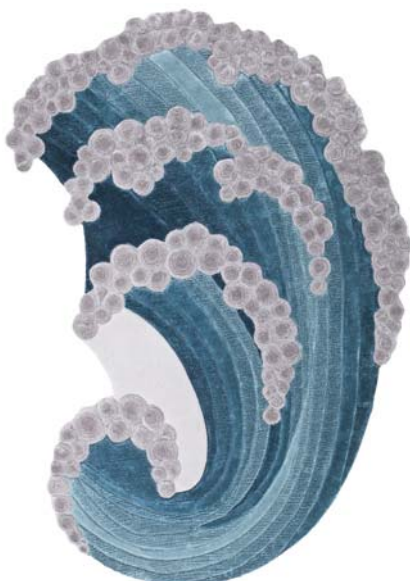

Design: Cell 001 Y
Composition: 100% Viscose

Design: Geo 007 H
Composition: 100% Viscose

Design: Pleat 002 V
Composition: 100% Viscose

Trace 004 A

Design: Trace 004 A
Composition: 100% Viscose

Design: Trace 005 A
Composition: 60% Viscose, 40% Wool

Design: Circle 005 C
Composition: 100% Viscose

Design: Trace 001 Silver
Composition: 100% Viscose

Shinny 003 T

Design: Shiny 003 T
Composition: 100% Viscose, Metallic Yarn

Design: Geo 005 Y
Composition: 100% Viscose

Design: Geo 002 T
Composition: 100% Viscose

Design: Cell 002 T
Composition: 100% Viscose

| Lava 001 J

Design: Lava 001 J
Composition: 50% Viscose, 50% Wool

Design: Triple 004 J
Composition: 100% Viscose

Design: Geo 007 J
Composition: 100% Viscose